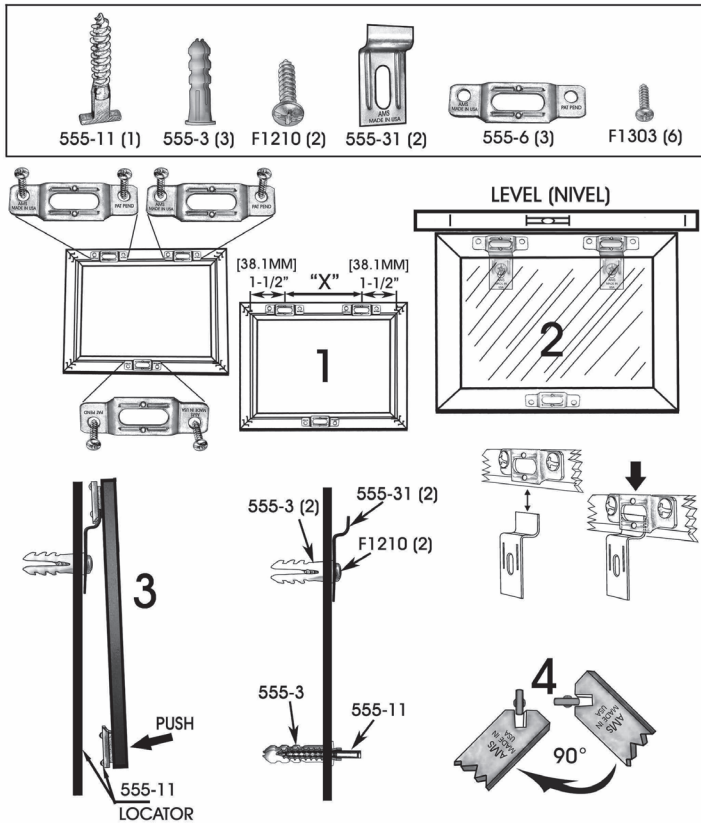

AMS

art materials service

AMS Security Hardware

AMS Security Instructions -- Copyright © 2008
Can only be reproduced with permission of Art Materials Service, Inc.

Secure-T Installation for Standard Wood Frames