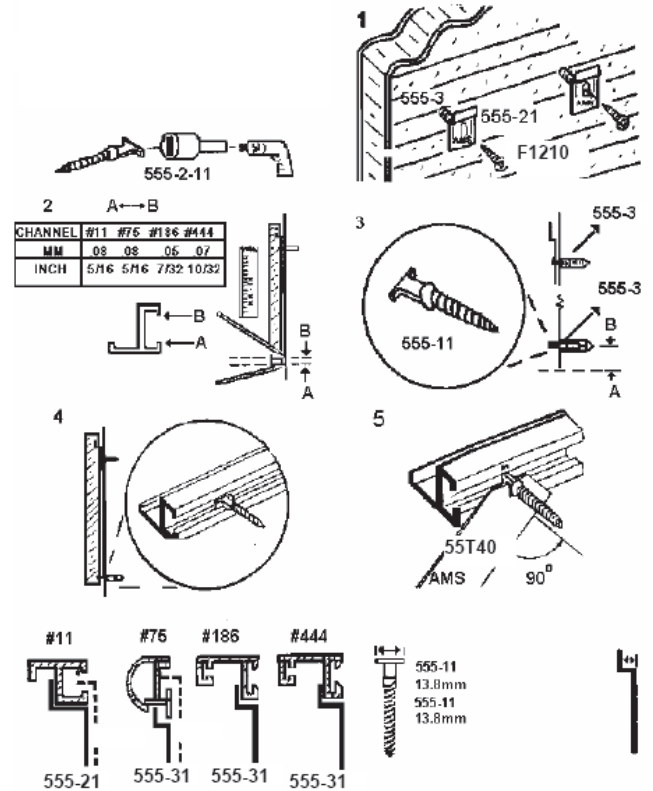

To secure a frame, use 2 Mounting Brackets on the upper side of the frame and 1 Secure-T Screw on the lower side of the frame. For large frames, AMS recommends using 2 Secure-T Screws on the lower side of the frame. For small frames, it may be possible to simply use 2 Secure-T Screws along two sides of the frame and eliminate the Mounting Brackets.

AMS ... For more than 30 years, a trusted name for the picture framing industry...

AMS

art materials service

AMS Security Hardware

AMS Security Instructions -- Copyright © 2008
Can only be reproduced with permission of Art Materials Service, Inc.

Secure-T Installation for Standard Wood Frames

Secure-T Installation for Aluminum Frames

Contact your local distributor for the AMS Security Hardware and other reliable AMS products.

Setzen Sie sich mit Ihrem örtlichen Fachhändler für das AMS Sicherheitssystem und weitere AMS Produkte in Verbindung.